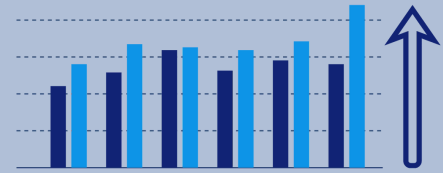

# FEBRUARY 2022

1,352  
new pets entered our care

867  
pets adopted to new homes

156  
pets transferred to partner organizations

227  
pets safely returned home

96.08%

monthly save rate

95.30%