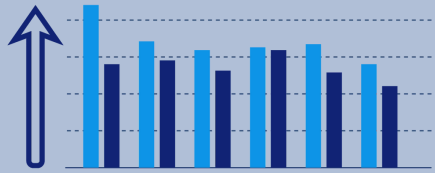

# FEBRUARY 2022

1,352  
new pets entered our care

867  
pets adopted to new homes

156  
pets transferred to partner organizations

227  
pets safely returned home

96.08%

monthly save rate

95.30%