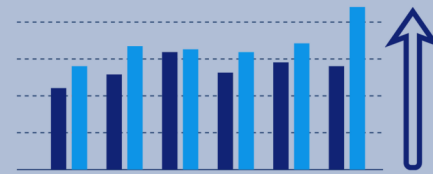

# SEPTEMBER 2022

1,298  
new pets entered our care

854

pets adopted to new homes

194

pets transferred to partner organizations

152

pets safely returned home