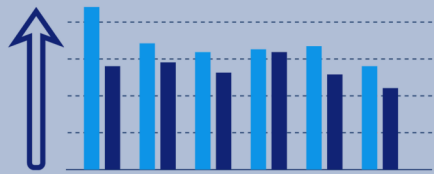

# SEPTEMBER 2022

1,298  
new pets entered our care

854

pets adopted to new homes

194

pets transferred to partner organizations

152

pets safely returned home